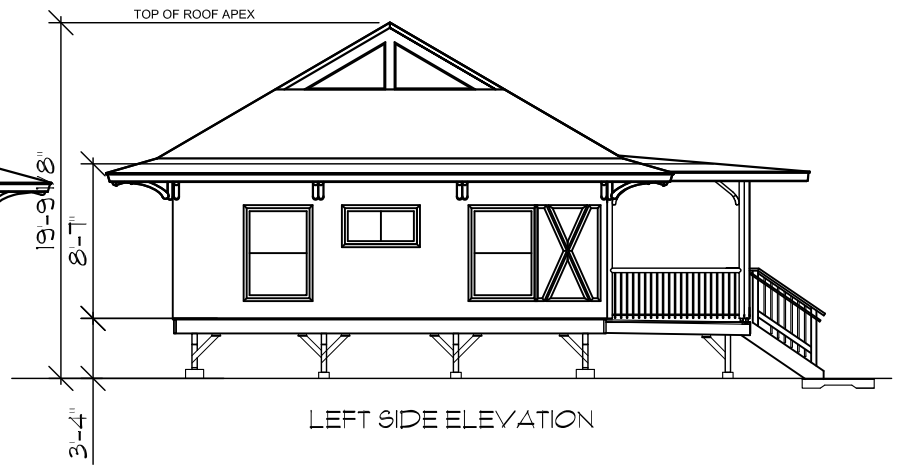

SQUARE FOOTAGE	
INTERIOR	1152
LANAI	256
-	-

Drawing Title: FLOOR PLAN

Model: BALI1152-H

**Bamboo Technologies, LLC**  
 P.O. Box 792168  
 Paia, HI 96779

SQUARE FOOTAGE	
INTERIOR	1152
LANAI	256
-	-

Drawing Title: FLOOR PLAN

Model: BALI1152-2

**Bamboo Technologies, LLC**  
 P.O. Box 792168  
 Paia, HI 96779

Drawing Title: FLOOR PLAN - 2/1

Model: BALI - 1152

**Bamboo  
Technologies,  
LLC**

P.O. Box 792168  
Paia, HI 96779

Drawing Title: RENDERING