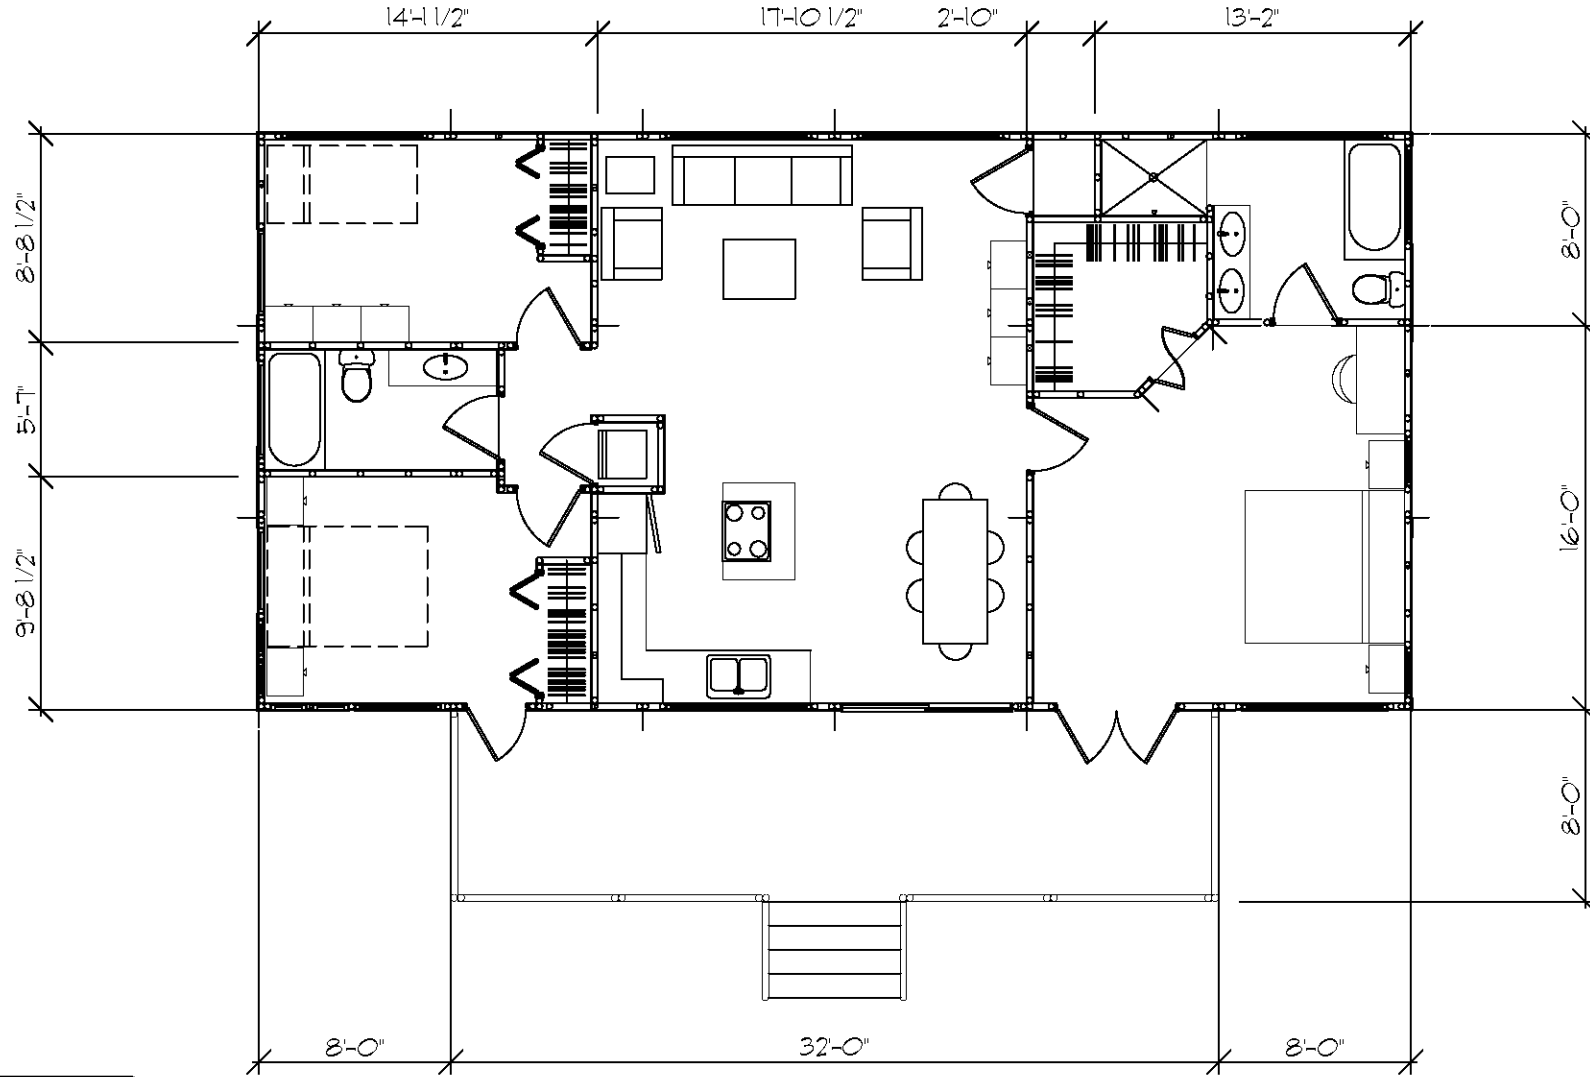

SQUARE FOOTAGE	
INTERIOR	1152
LANAI	256
-	-

Drawing Title: FLOOR PLAN

Model: BALI1152-H

**Bamboo Technologies, LLC**  
 P.O. Box 792168  
 Paia, HI 96779

SQUARE FOOTAGE	
INTERIOR	1152
LANAI	256
-	-

Drawing Title: FLOOR PLAN

Model: BALI1152-2

**Bamboo Technologies, LLC**  
 P.O. Box 792168  
 Paia, HI 96779

Drawing Title: FLOOR PLAN - 2/1

Model: BALI - 1152

**Bamboo  
Technologies,  
LLC**

P.O. Box 792168  
Paia, HI 96779

Drawing Title: RENDERING