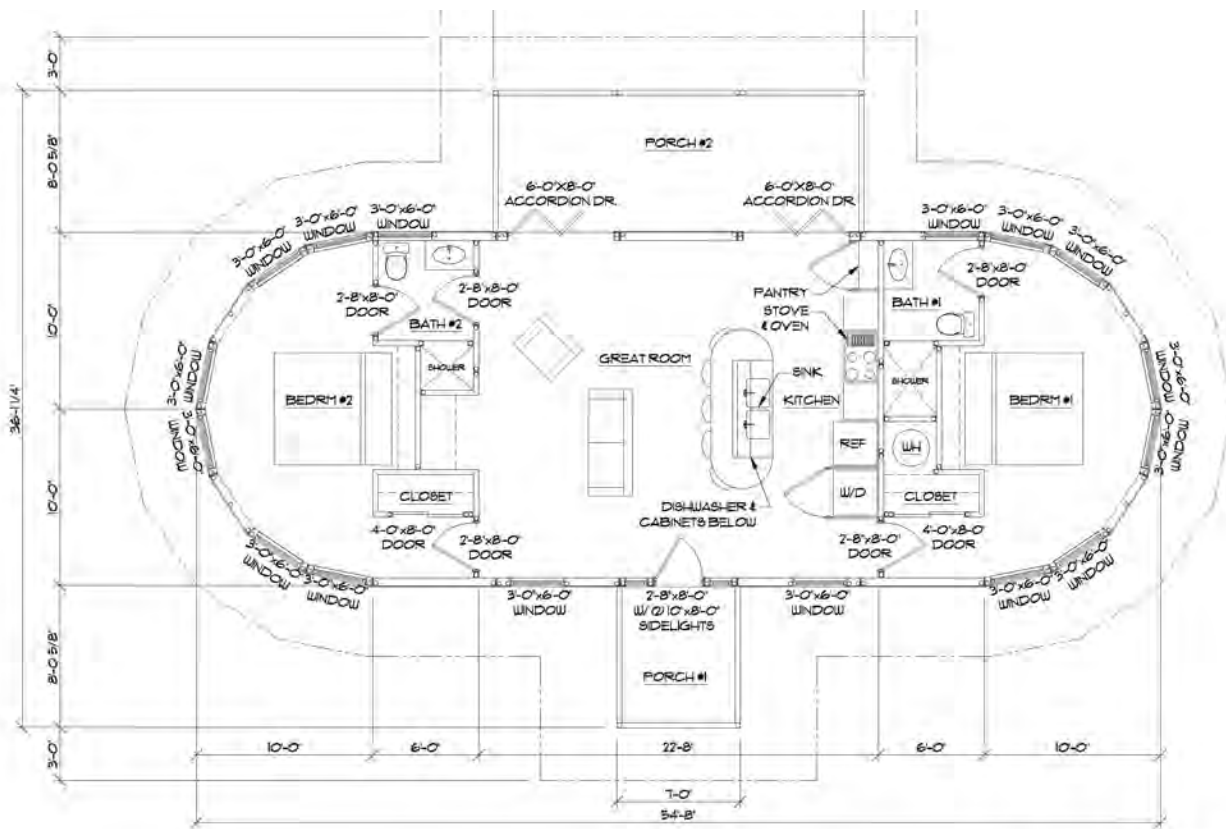

Celestial 1000

2BR, 2BA

- 1000 sf Interior
- 224 sf Covered Porch

Designer color themes to complement natural bamboo tones.

PACKAGE INCLUDES

- Single wall exterior panels with natural split bamboo siding or stucco ready
- Interior wall panels that are ready to paint
- Expansive porches with bamboo railings
- Roof structure with sub-roof
- Interior ceiling finish and exposed bamboo rafters
- Generous 3-4 foot eaves
- Door and window jams
- Bamboo trim package
- Permit/construction plans

DAVID SANDS SIGNATURE COLLECTION

EXOTIC. ORGANIC. LUXURIOUS.

Celestial 1000

2BR, 2BA

- 1000 sf Interior
- 224 sf Covered Porch

Available Upgrades & Options*

- Insulation ready cavity walls
- Woven bamboo ceiling finish
- Woven bamboo wall finish
- Bamboo flooring
- Exterior bamboo doors
- Interior bamboo doors
- Bamboo screen doors

FLOOR PLAN - 1000 SQ FT
Scale: 3/16" = 1'-0"

For more information about the home package contact a sales associate at:

Bamboo Living
P.O. Box 792168
Paia, HI 96779
(808) 572-1007 Phone
(808) 443-0606 Fax
www.bamboolive.com