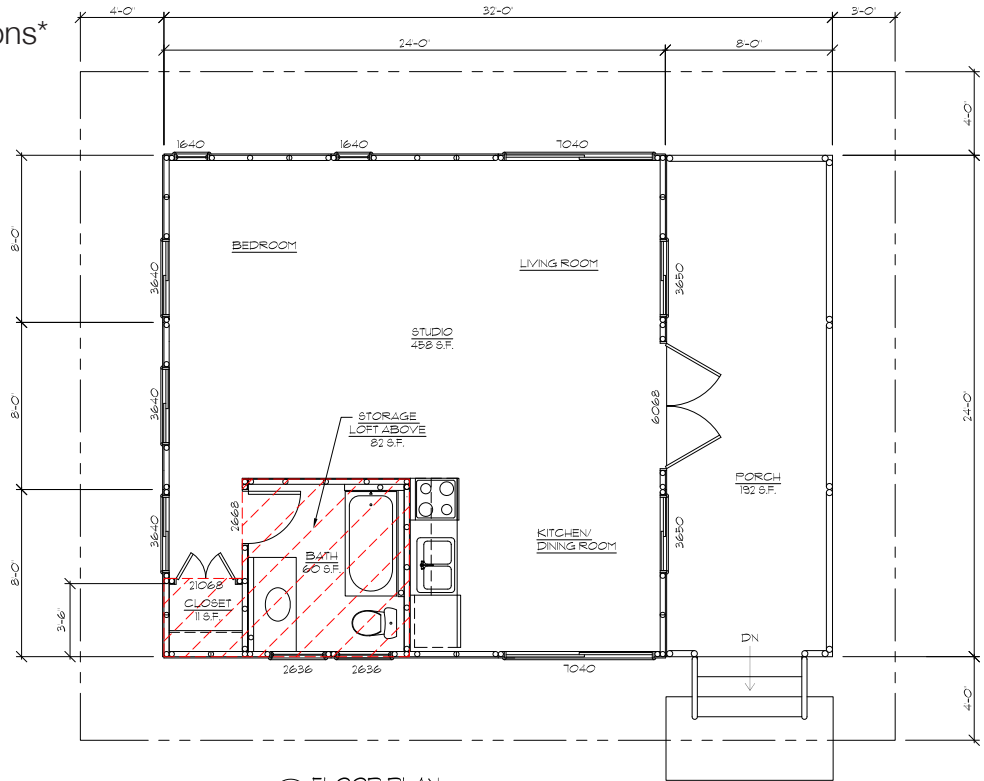

## Bali 576

Studio

- 7:12 Pitch Roof
- 576 sf Interior
- 82 sf Storage Loft
- 192 sf Covered Porch

Designer color themes to complement natural bamboo tones.

## PACKAGE INCLUDES

- Single wall exterior panels with natural split bamboo siding or stucco ready
- Interior wall panels that are ready to paint
- Expansive porches with bamboo railings
- Roof structure with sub-roof
- Interior ceiling finish and exposed bamboo rafters
- Generous 3-4 foot eaves
- Door and window jams
- Bamboo trim package
- Permit/construction plans

# DAVID SANDS SIGNATURE COLLECTION

EXOTIC. ORGANIC. LUXURIOUS.

**Bali 576**

Studio

- 7:12 Pitch Roof
- 576 sf Interior

- 82 sf Storage Loft
- 192 sf Covered Porch

\* Fixtures and appliances shown in the plans and renderings are not included in the Bamboo Living home package. See brochure or call for more info.

1 FLOOR PLAN  
Scale: 1/4" = 1'-0"

2 BUILDING SECTION  
Scale: 1/4" = 1'-0"