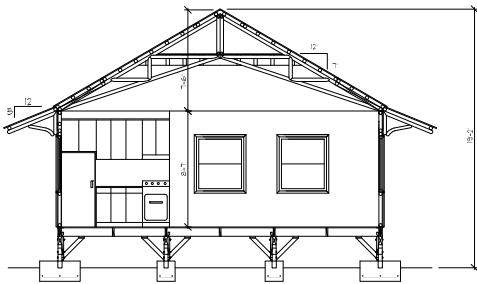

2 BUILDING SECTION
Scale: 1/4" = 1'-0"