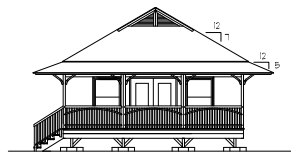

# DAVID SANDS SIGNATURE COLLECTION

EXOTIC. ORGANIC. LUXURIOUS.

**Bali 576**

Studio

- 7:12 Pitch Roof
- 576 sf Interior

- 82 sf Storage Loft
- 192 sf Covered Porch

\* Fixtures and appliances shown in the plans and renderings are not included in the Bamboo Living home package. See brochure or call for more info.

1 FLOOR PLAN  
Scale: 1/4" = 1'-0"

2 BUILDING SECTION  
Scale: 1/4" = 1'-0"